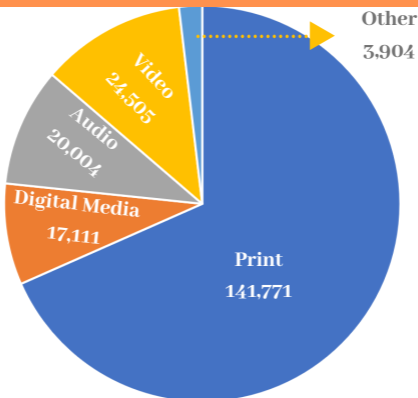

## Total Items in Collection

207,295

## Total Collection Use

498,169