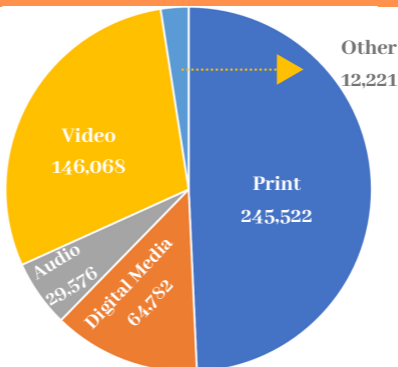

## Total Items in Collection

207,295

## Total Collection Use

498,169